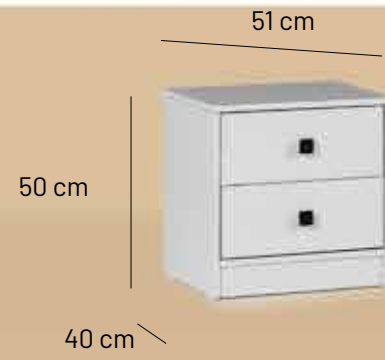

Komodın
Renk: Mozambik